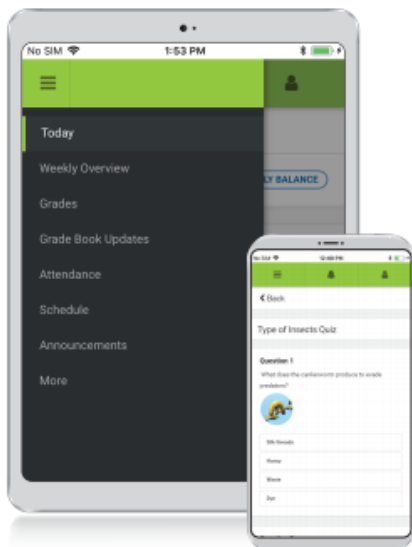

- **NEW Infinite Campus Portal Cell Phone Apps!**
  - Current Usernames and Passwords will transition to the new apps.
- **Available from the App Store for Apple Devices and on Google Play for Android Devices.**
  - The New Cell Phone Apps will be available Friday, September 21<sup>st</sup>.
  - The current App for Infinite Campus will become obsolete.
- **The new Apps are called “Campus Student” and “Campus Parent”**
  - There will be a new separate app for parents (See icon below).
  - There will be a new separate app for students (See icon below).

**Frequently Asked Questions**

- **What's the difference between the existing Mobile Portal and the new Campus Student and Campus Parent apps?**
  - Because the new mobile apps are powered by Campus Student and Campus Parent, they include a greater number of tools and functions. Once the mobile apps are released, they will include all of the tools currently available in Campus Student and Campus Parent. As new tools are added to the web applications, they will also be added to the mobile apps.
- **Will Campus Portal on the computer change?**
  - No, Campus portal on computer will remain until all features have been rolled out to Campus Student and Campus Parent. Portal users can see the new layout on computers by clicking on the bright green button at top right of Campus Portal. Once all tools have been rolled out, Campus Portal will no longer exist and the Campus Student and Campus Parent will be activated as separate portals.

**Download the Mobile App**  
**Campus Student and Campus Parent**

- Announcements**  
Quickly see district announcements as they are posted.
- Assignments**  
Browse assignments by specific class or due date.
- Attendance**  
Review attendance events in summary and detail form.
- Grades**  
Immediate access to grades as they are posted.
- Schedule**  
Review schedule from anywhere, at any time.